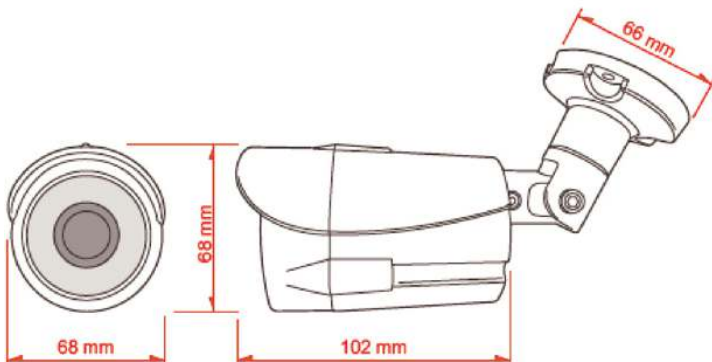

Outdoor Wi-Fi IR 1080P Bullet IP Camera Model B221W

Key Features

- ◆ IP66 Rated
- ◆ 802.11 b/g/n
- ◆ 16GB microSD included
- ◆ Limited Lifetime Warranty

With a simple setup, this camera is fast and easy to install which can increase your overall number of installs per day. This feature-rich, camera will enhance your customer offering, enable you to compete more effectively, grow your RMR and make you more profitable with a hassle-free Limited Lifetime Warranty.

The included microSD card ensures backup storage in the event of an internet outage and offers night vision for low-light environments, and flexible mounting options that provide peace of mind for your customers—making these cameras an easy sell for you.

Specifications

Camera	
Video	NTSC / PAL
Lens	3.6mm @ F2.4
Image Sensor	1/2.7" 2 Megapixel CMOS
Minimum Illumination	Color: 0.1Lux,; B&W: 0.05Lux
Viewing Angle	86° (H); 45° (V)
S/N Ratio	50dB or more
Video	
Resolution	Up to 1920x1080P
Frame Rate	Up to 30FPS
Motion Detection Zones	3 with sensitivity settings
Wide Dynamic Range	70dB
General	
Operating Temperature	14° to 140°F, -10° to -60°C
Power Consumption	DC 12V, Max 3.5W
Mounting	Wall or Ceiling
RAM / Flash	128MB / 16MB
IR Distance	Up to 65' (20M)
ICR	Mechanical IR Cut Filter
Plug In Power Supply	Included