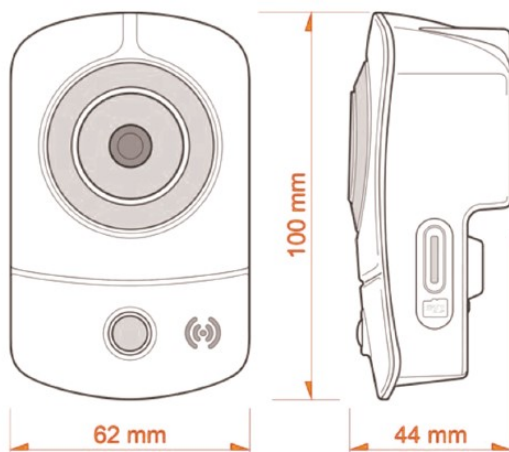

Video Security as a Service

Indoor Wi-Fi IR 1080P Cube IP Camera Model C101W

Key Features

- ◆ 802.11 b/g/n
- ◆ Integrated PIR
- ◆ 16GB microSD included
- ◆ Limited Lifetime Warranty

With a simple setup, the OberCloud Cube Camera is fast and easy to install which can increase your overall number of installs per day. This feature-rich camera will enhance your customer offering, enable you to compete more effectively, grow your RMR and be more profitable with a hassle-free Lifetime Limited Warranty.

The included microSD card ensures backup storage in the event of an internet outage and offers night vision for low-light environments. The flexible mounting options provide peace of mind for your customers—and make these cameras an easy sell.

Specifications

Camera	
Video	NTSC / PAL
Lens	3.6mm @ F2.1
Image Sensor	1/2.7" 2 Megapixel CMOS
Minimum Illumination	Color: 0.1Lux; B&W: 0.05Lux
Viewing Angle	76° (H); 46° (V)
S/N Ratio	50dB or more
Video	
Resolution	Up to 1920x1080P
Frame Rate	Up to 30FPS
Motion Detection Zones	3 with sensitivity settings
Wide Dynamic Range	70dB
General	
Operating Temperature	32° to 113°F, 0° to 45°C
Power Consumption	DC 12V, Max 4.0W
Mounting	Wall or Ceiling
RAM / Flash	128MB / 32MB
IR Distance	Up to 25' (8M)
ICR	Mechanical IR Cut Filter
PIR	Built In
Plug In Power Supply	Included