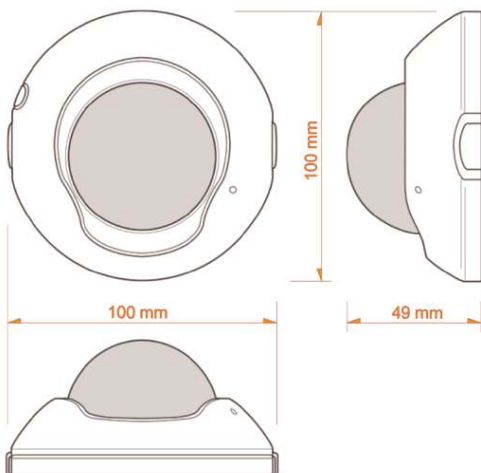

## Indoor Wi-Fi IR 1080P Mini Dome IP Camera Model M341W

### Specifications

<b>Camera</b>	
Video	NTSC / PAL
Lens	3.6mm @ F2.1
Image Sensor	1/2.9" 2 Megapixel CMOS
Minimum Illumination	Color: 0.1Lux,; B&W: 0.05Lux
Viewing Angle	78° (H); 42° (V)
S/N Ratio	50dB or more
<b>Video</b>	
Resolution	Up to 1920x1080P
Frame Rate	Up to 30FPS
Motion Detection Zones	3 with sensitivity settings
Wide Dynamic Range	70dB
<b>General</b>	
Operating Temperature	40° to 104°F, 4° to 40°C
Power Consumption	DC 12V, Max 3.5W
Mounting	Wall or Ceiling
RAM / Flash	256MB / 128MB
IR Distance	Up to 32' (10M)
ICR	Mechanical IR Cut Filter
Plug In Power Supply	Included