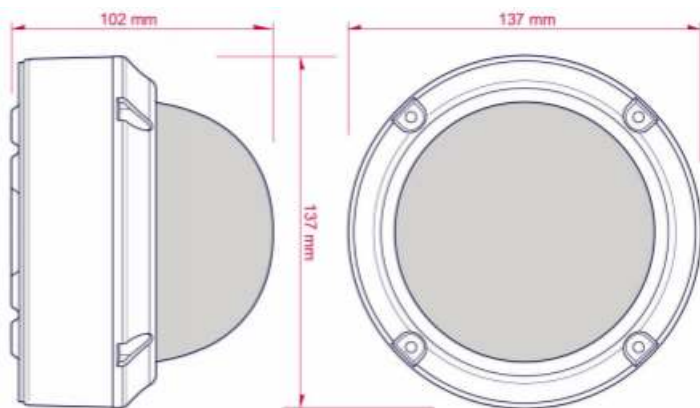

Outdoor IR 1080P PoE Vandal Proof IP Camera Model V401P

Key Features

- ◆ IP66/68; IK10 Rated
- ◆ 2.8-12mm Varifocal Lens
- ◆ 16GB microSD included
- ◆ Limited Lifetime Warranty

With PoE setup, this camera is ideal for indoor and outdoor locations without the need for costly cabling, or power supplies. This feature-rich, 2.8mm-12mm varifocal camera will enhance your customer offering, enable you to compete more effectively, increase your RMR and make you more profitable with a hassle-free Limited Lifetime Warranty.

The included microSD card ensures backup storage in the event of an Internet outage and easy mounting provides peace of mind for your customers—making these cameras an easy sell for you.

Specifications

Camera	
Video	NTSC / PAL
Lens	2.8-12mm Varifocal @ f1.4
Image Sensor	1/2.8" Sony Exmor-R CMOS
Minimum Illumination	Color: 0.05Lux,; B&W: 0.01Lux
Viewing Angle	34°-102° (H); 19°-55° (V)
S/N Ratio	65dB or more
Video	
Resolution	Up to 1920x1080P
Frame Rate	Up to 30FPS
Motion Detection Zones	3 with sensitivity settings
Wide Dynamic Range	120dB
General	
Operating Temperature	-4° to 140°F, -20° to 60°C
Power Consumption	DC 12V, Max 5.0W, PoE Max 6.3W
Mounting	3 Axis; Wall or Ceiling
RAM / Flash	256MB / 128MB
IR Distance	Up to 130' (40M)
ICR	IR Cut Filter
BNC Output	Yes